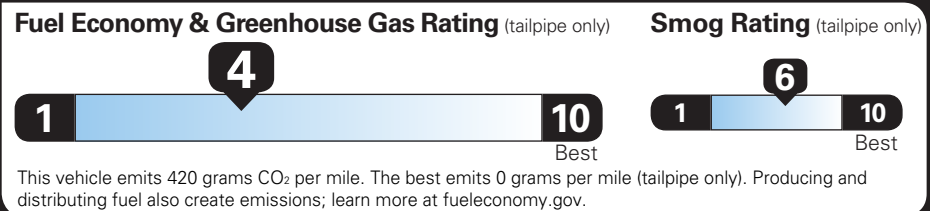

EPA DOT Fuel Economy and Environment

Gasoline Vehicle

Fuel Economy

21 MPG combined city/hwy
18 MPG city
27 MPG highway

4.8 gallons per 100 miles

Standard SUVs range from 14 to 105 MPG. The best vehicle rates 141 MPGe.

You spend $2,250 more in fuel costs over 5 years compared to the average new vehicle.

G M S

Annual fuel cost $1,950